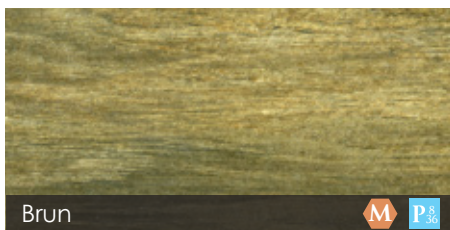

Vintage Inkjet Porcelain

Rustic and charming, the Vintage series has an old world look that will never go out of style. Made to resemble wood, this series is sure to demand attention in any room.