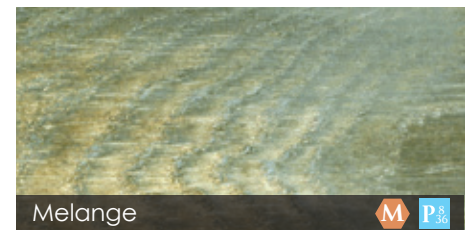

Vintage Inkjet Porcelain

Rustic and charming, the Vintage series has an old world look that will never go out of style. Made to resemble wood, this series is sure to demand attention in any room.