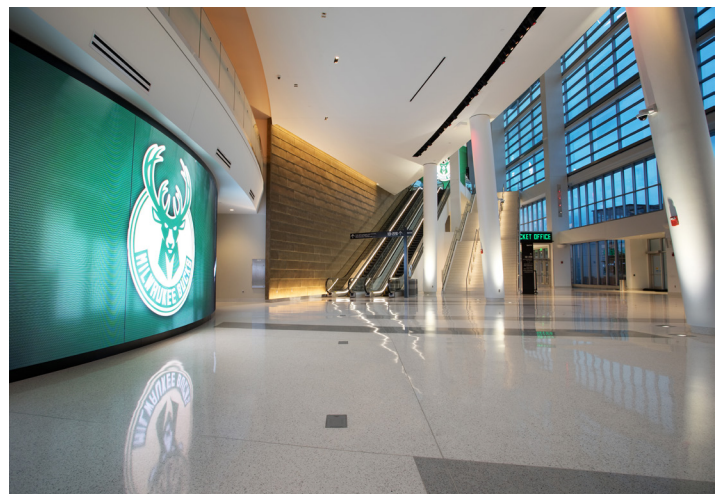

Terrazzo's Low Maintenance Is A Slam Dunk

As hotdog stands, souvenir stations & beer vendors are strategically placed throughout the concourses of stadiums and arenas, these are popular areas for fans to be hanging out during halftime or even in the middle of a double-play. Terrazzo flooring is seamless which is a "home run" for multiple reasons. No seams allows for beverages carts and wheelchairs to move easily and smoothly from one end to the other. Seamless terrazzo flooring also allows for easy cleaning and sanitizing. Typical day to day maintenance only requires using a mop and a bucket of warm water. Terroxy Resin Systems Epoxy Matrix will not promote the growth of bacteria or fungus, helping to maintain sanitation and reduce the transfer of germs among spectators. The seamless feature of terrazzo floors eliminates the potential for dirt to build up in grout joints, making cleaning easy.

Bring your fans to their feet by adding terrazzo flooring to your next design.